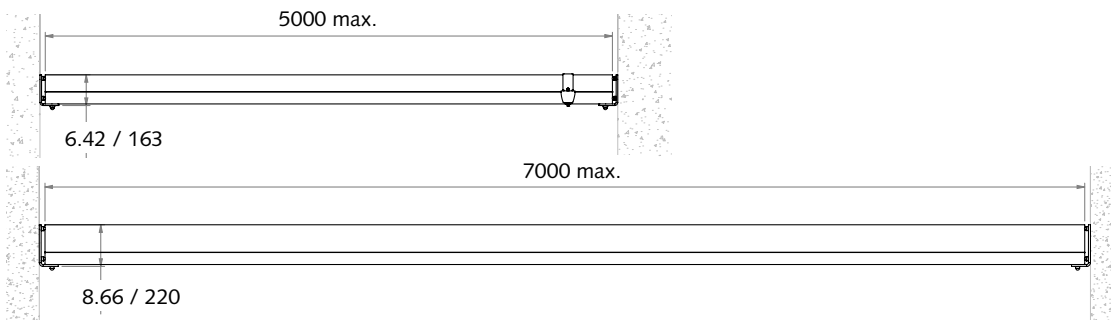


Ceiling Track Rails

Discreet and Efficient Transferring Solution

SUREHANDS®

- Customized track designs can provide single or multiple transfer locations. Combine with curves, switches and traverse track to accomplish transfers where needed.
- Rails can be installed on the ceiling or from wall to wall.
- Aesthetic design with warm white color.

Specialists in innovative and reliable lift & care systems

www.surehands.com

Ceiling Track Rails

● Dimensions (inch / mm)

Wall-to-wall rails

● Technical specifications

Safe working load..... 529 - 727.5 lbs / 240 - 330 kg
 Material..... Aluminum painted