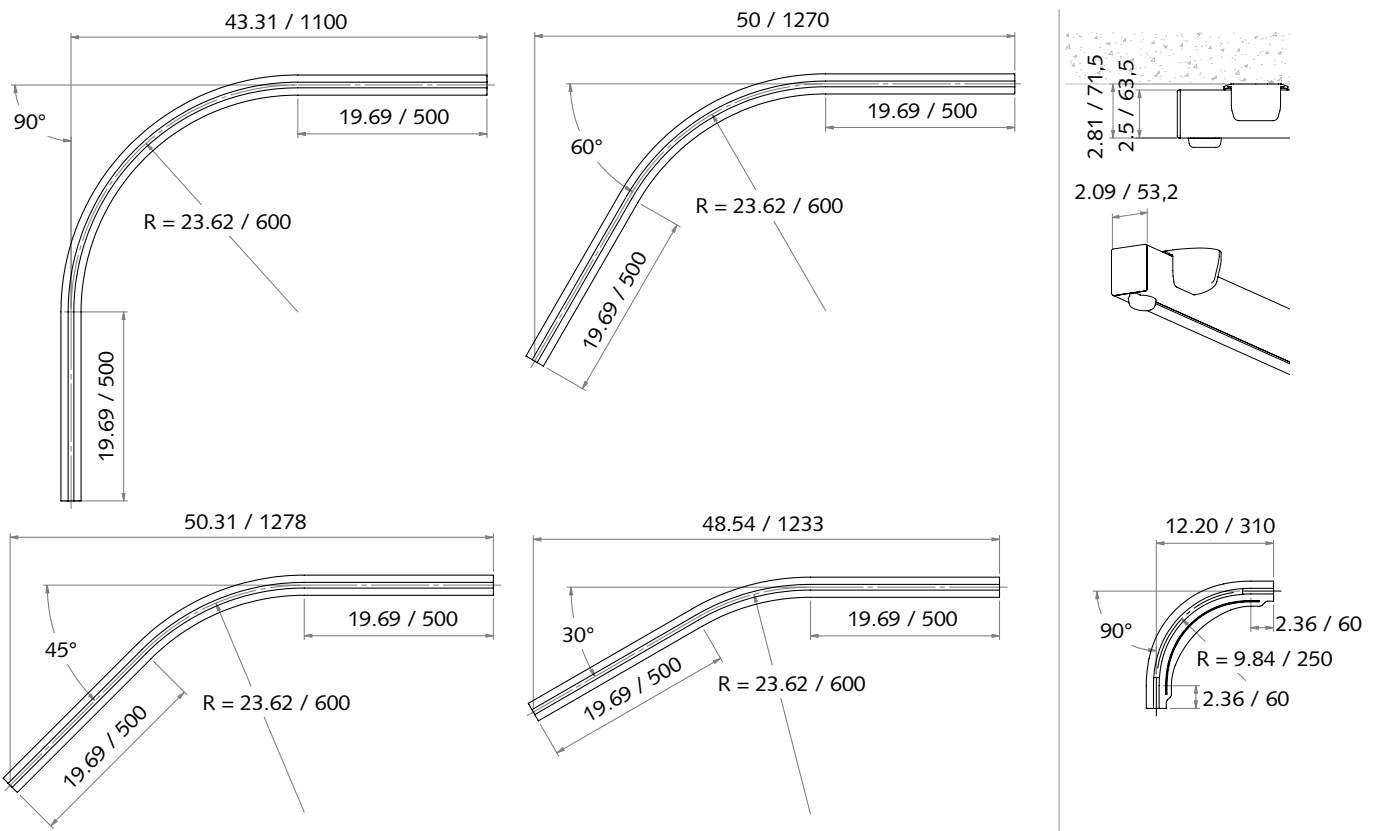


Ceiling Track Rails

Discreet and Efficient Transferring Solution

SUREHANDS®

- Customized track designs can provide single or multiple transfer locations. Combine with curves, switches and traverse track to accomplish transfers where needed.
- Rails can be installed on the ceiling or from wall to wall.
- Aesthetic design with warm white color.

Specialists in innovative and reliable lift & care systems

www.surehands.com

Ceiling Track Rails

● Dimensions (inch / mm)

Wall-to-wall rails

● Technical specifications

Safe working load..... 529 - 727.5 lbs / 240 - 330 kg
 Material..... Aluminum painted